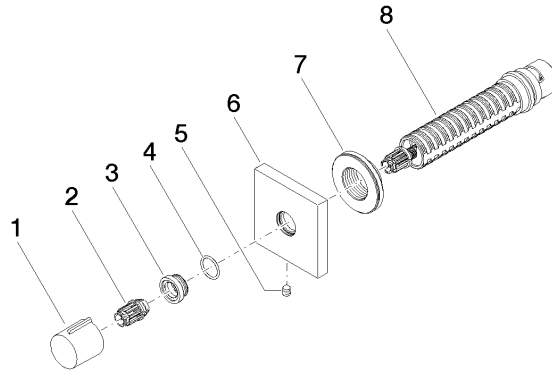

IMO Wall valve anti-clockwise closing 3/4" - Chrome

IMO

36 608 980

- rosette 60 x 60 mm
- head part with cut-to-length spindle and sleeve

	Chrome	36 608 980-00
	Brushed Platinum	36 608 980-06
	Platinum	36 608 980-08
	Dark Chrome	36 608 980-19
	Brushed Durabronze (23kt Gold)	36 608 980-28
	Matte Black	36 608 980-33
	Brushed Chrome	36 608 980-93
	Brushed Dark Platinum	36 608 980-99

Required miscellaneous

- Wall valve 3/4" -** 35 608 970 90
- max. recess depth 145 mm
 - min. recess depth 75 mm

36 608 980

mm [inches]

Certificates

IAPMO_4976 (1). WRAS_2010066.

36 608 980

Spare parts list

No.	Item Number	Name	Quantity used	Delivery time
1	09 20 98 001-00	handle	1	10
2	09 12 12 005 90	fixing cap	1	2
3	09 12 12 043-00	base	1	10
4	09 14 10 017 90	seal	1	2
5	90 31 11 004 00 90	pin	1	2
6	09 27 98 014-00	rosette	1	10
7	09 21 02 151 90	sleeve	1	2
8	90 90 03 128 00 90	top	1	2