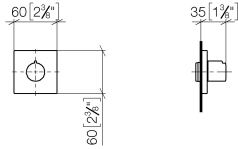

IMO Wall valve anti-clockwise closing 3/4" - Chrome

IMO

36 608 980

- rosette 60 x 60 mm
- head part with cut-to-length spindle and sleeve

	Chrome	36 608 980-00
	Brushed Platinum	36 608 980-06
	Platinum	36 608 980-08
	Dark Chrome	36 608 980-19
	Brushed Durabronze (23kt Gold)	36 608 980-28
	Matte Black	36 608 980-33
	Brushed Chrome	36 608 980-93
	Brushed Dark Platinum	36 608 980-99

Required miscellaneous

- Wall valve 3/4" -** 35 608 970 90
- max. recess depth 145 mm
 - min. recess depth 75 mm

36 608 980

mm [inches]

Certificates

IAPMO_4976 (1). WRAS_2010066.

36 608 980

Spare parts list

No.	Item Number	Name	Quantity used	Delivery time
1	09 20 98 001-00	handle	1	10
2	09 12 12 005 90	fixing cap	1	2
3	09 12 12 043-00	base	1	10
4	09 14 10 017 90	seal	1	2
5	90 31 11 004 00 90	pin	1	2
6	09 27 98 014-00	rosette	1	10
7	09 21 02 151 90	sleeve	1	2
8	90 90 03 128 00 90	top	1	2